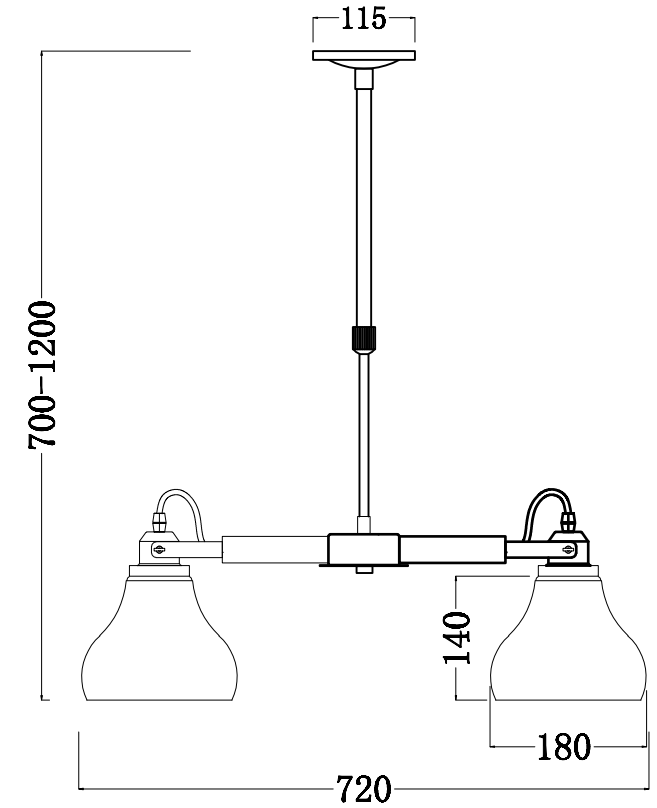

# INSTRUCTION

**MODEL:** FR4171-PL-05-B  
CHANDELIER

5 X E27 (60W)

FREYA-LIGHT.COM