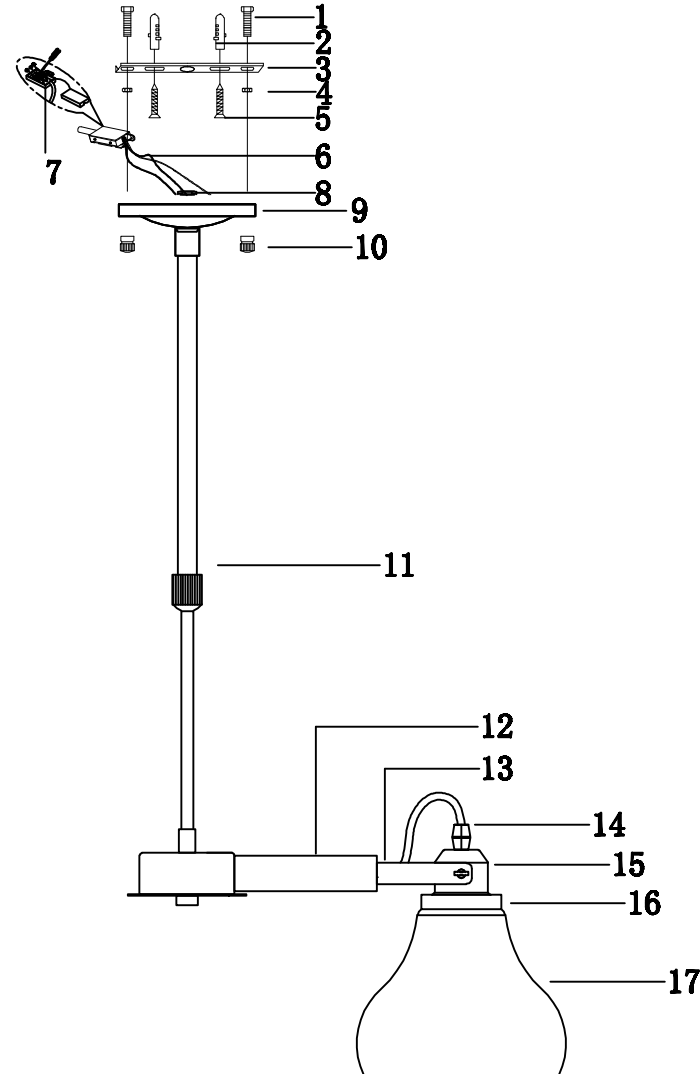

# INSTRUCTION

**MODEL:** FR4171-PL-05-B  
CHANDELIER

5 X E27 (60W)

FREYA-LIGHT.COM