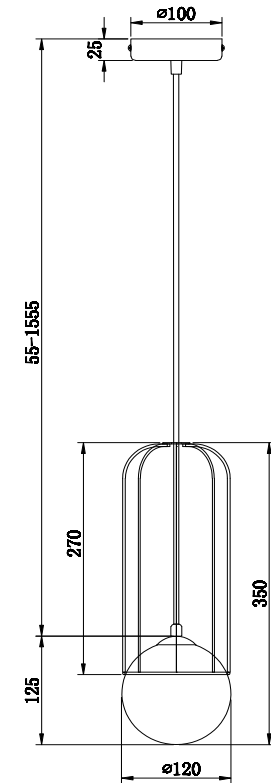

Instruction

P361PL-01G

1 x G9 (25W)

Model: P361PL-01G
Collection: Pendant
Series: Telford

Ceiling Lamps