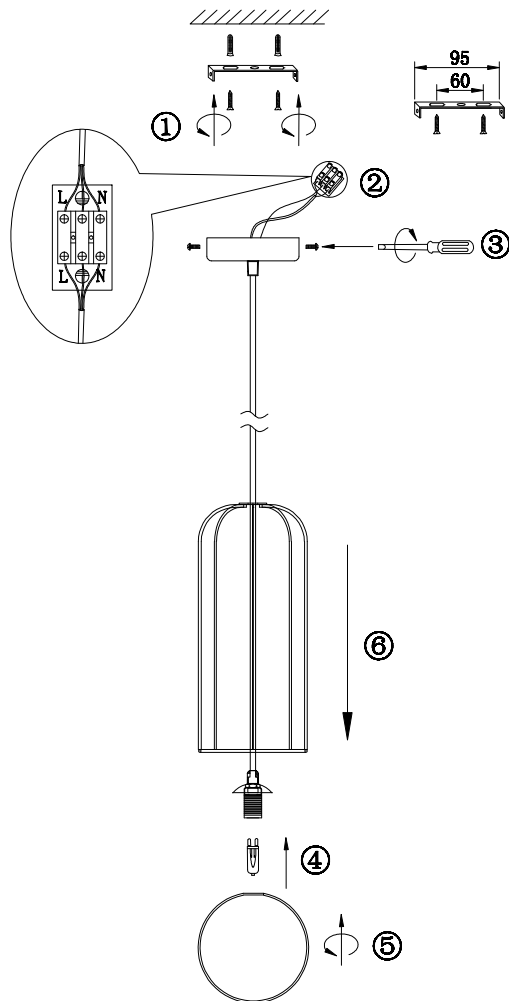

Instruction

P361PL-01G

1 x G9 (25W)

Model: P361PL-01G
Collection: Pendant
Series: Telford

Ceiling Lamps