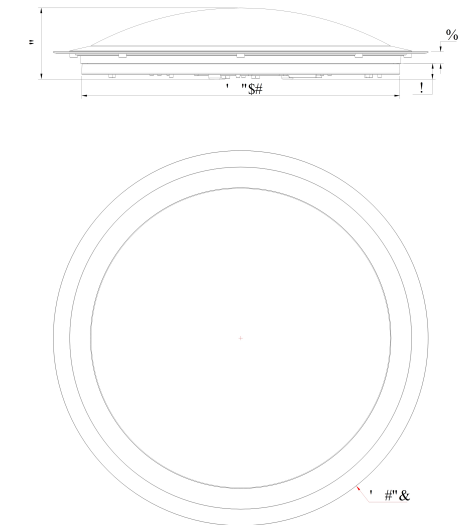

FREYA
TRADITION OF QUALITY

INSTRUCTION

Model: FR6998-CL-45-W

Ceiling

MAX 60W
3600 LUMEN

FREYA-LIGHT.COM