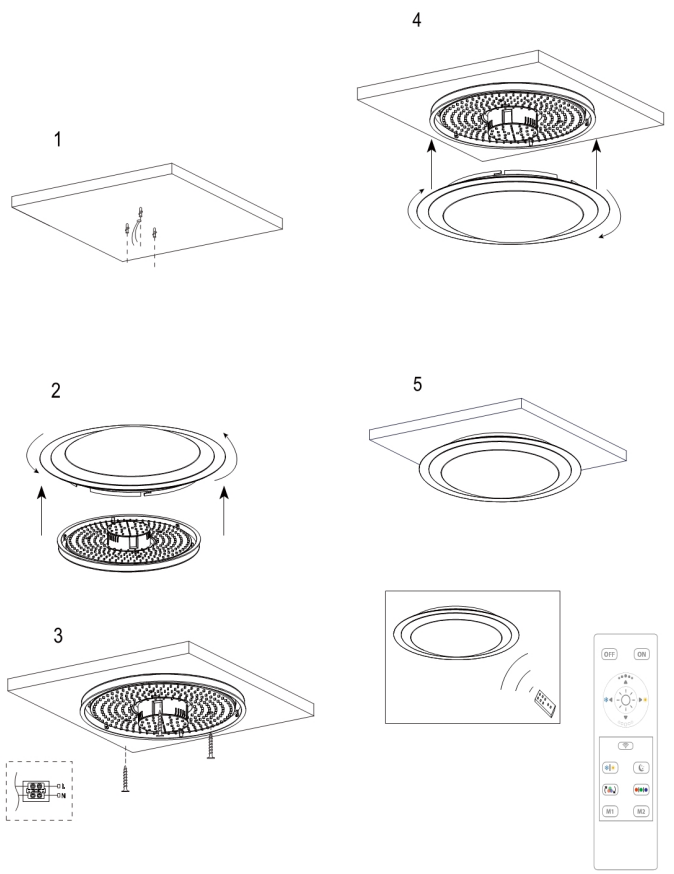

FREYA
TRADITION OF QUALITY

INSTRUCTION

Model: FR6998-CL-45-W

Ceiling

MAX 60W
3600 LUMEN

FREYA-LIGHT.COM