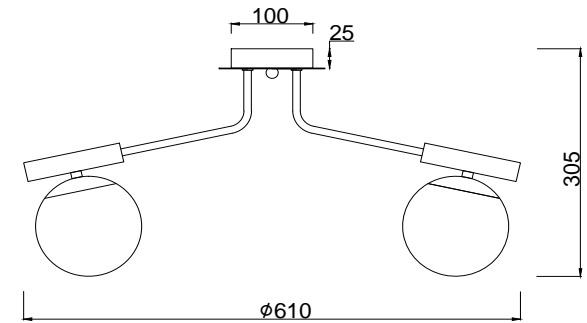

FREYA
TRADITION OF QUALITY

Instruction

FR5011CL-05B

5 x E14 (40W)

Model: FR5011CL-05B
Series: Paolina

Ceiling Lamps