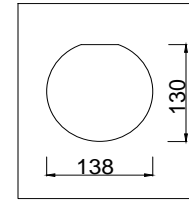

FREYA
TRADITION OF QUALITY

Instruction

FR5011CL-05B

5 x E14 (40W)

Model: FR5011CL-05B
Series: Paolina

Ceiling Lamps