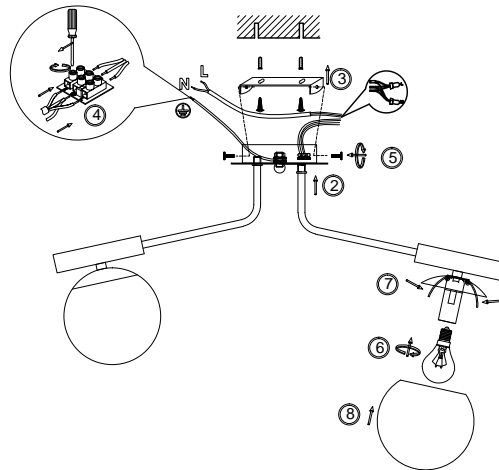

FREYA
TRADITION OF QUALITY

Instruction

FR5011CL-05B

5 x E14 (40W)

Model: FR5011CL-05B
Series: Paolina

Ceiling Lamps