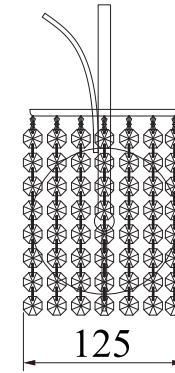

FREYA
TRADITION OF QUALITY

INSTRUCTION

MODEL: FR1127-WL-01-CH
SCONCE

A - 21
B - 1
C - 1

1 x E14(40w)

FREYA-LIGHT.COM