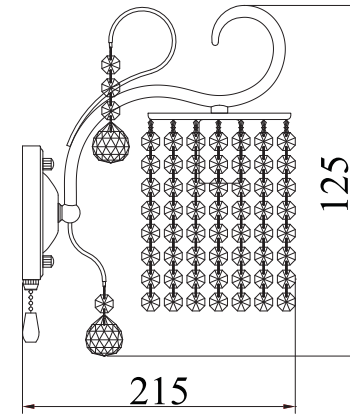

FREYA
TRADITION OF QUALITY

INSTRUCTION

MODEL: FR1127-WL-01-CH
SCONCE

A - 21
B - 1
C - 1

1 x E14(40w)

FREYA-LIGHT.COM