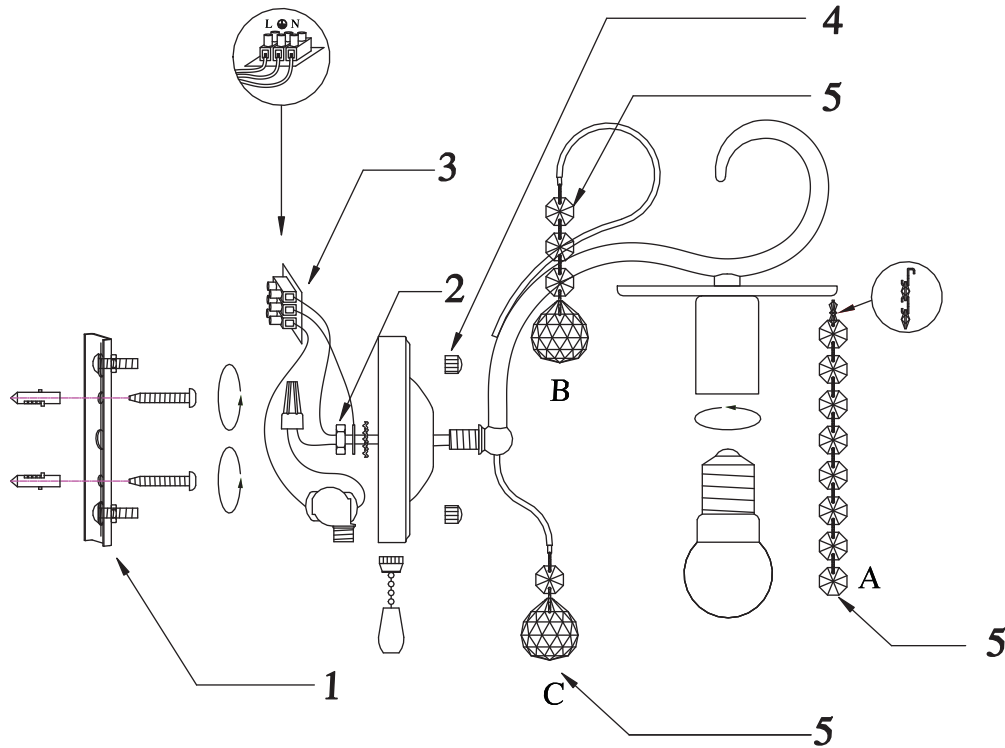

FREYA
TRADITION OF QUALITY

INSTRUCTION

MODEL: FR1127-WL-01-CH
SCONCE

A - 21
B - 1
C - 1

1 x E14(40w)

FREYA-LIGHT.COM