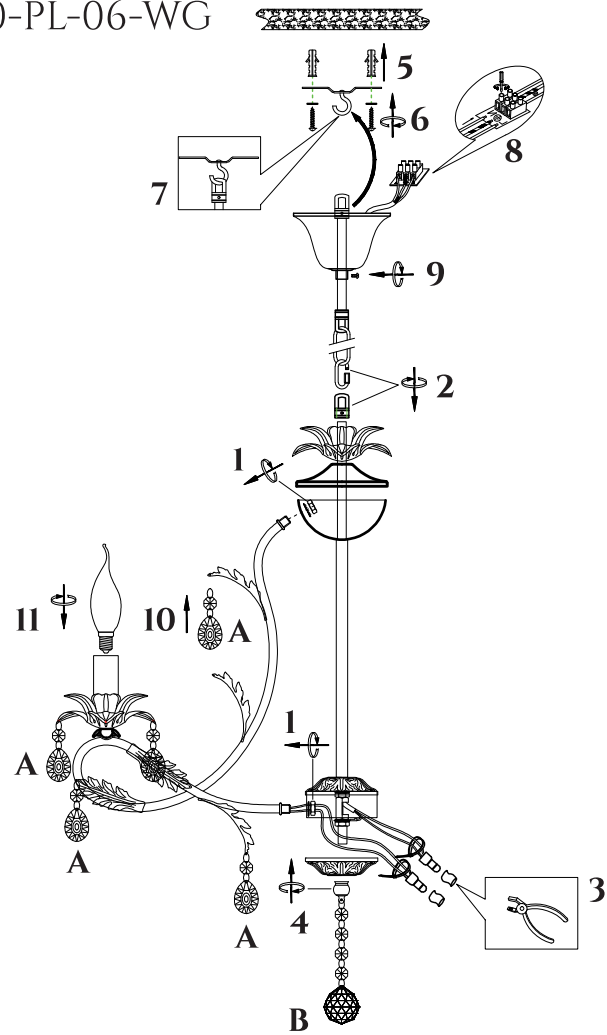

FREYA
TRADITION OF QUALITY

INSTRUCTION

MODEL: FR3040-PL-06-WG
CHANDELIER

6 X E14 (60W)

FREYA-LIGHT.COM