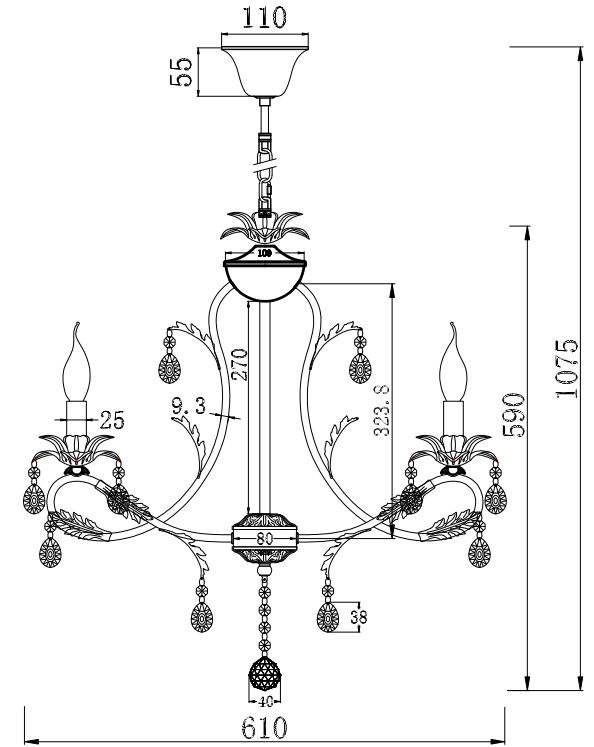

FREYA
TRADITION OF QUALITY

INSTRUCTION

MODEL: FR3040-PL-06-WG
CHANDELIER

6 X E14 (60W)

FREYA-LIGHT.COM