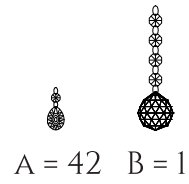

FREYA
TRADITION OF QUALITY

INSTRUCTION

MODEL: FR3040-PL-06-WG
CHANDELIER

6 X E14 (60W)

FREYA-LIGHT.COM