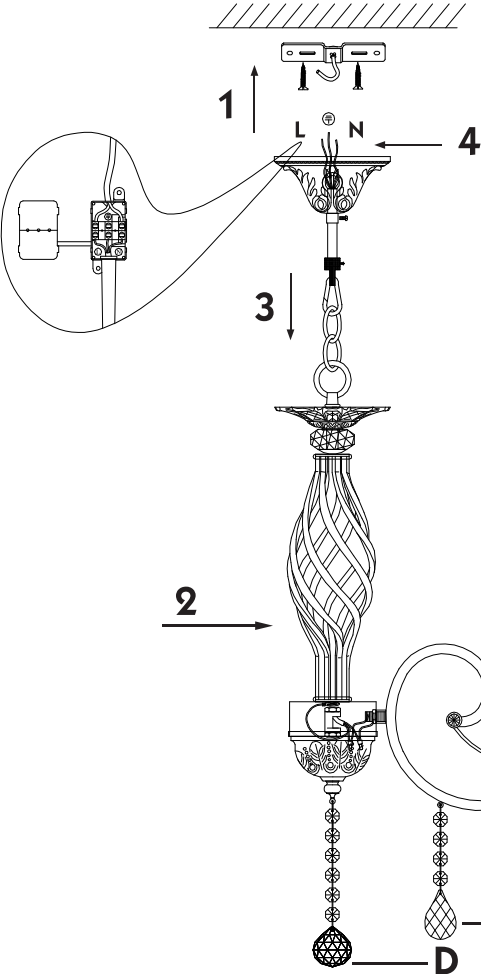

# Instruction

Collection: Elegant  
Series: Grace  
Model: ARM247-06-G  
Suspended

A = 6  
B = 6  
C = 6  
D = 1

  
6 x E14 (40w)

**MAYTONI**  
DECORATIVE LIGHTING

[www.maytoni.de](http://www.maytoni.de)