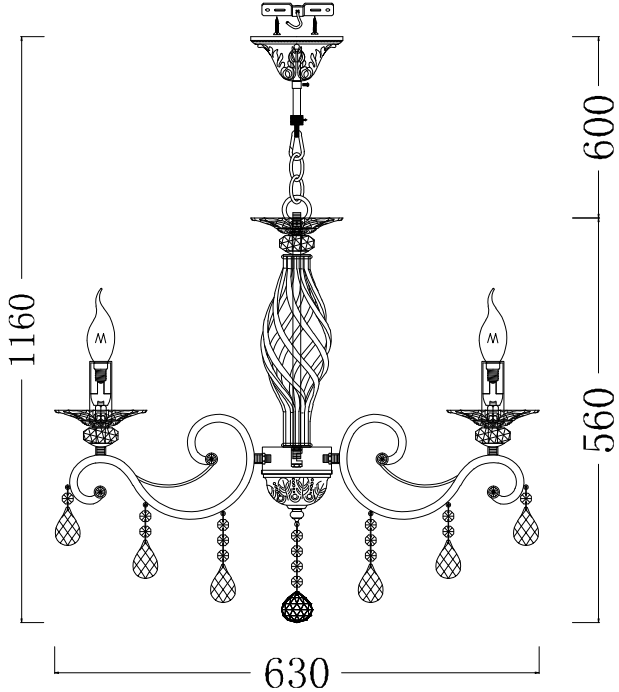

# Instruction

Collection: Elegant  
Series: Grace  
Model: ARM247-06-G  
Suspended

A = 6  
B = 6  
C = 6  
D = 1

  
6 x E14 (40w)

**MAYTONI**  
DECORATIVE LIGHTING

[www.maytoni.de](http://www.maytoni.de)