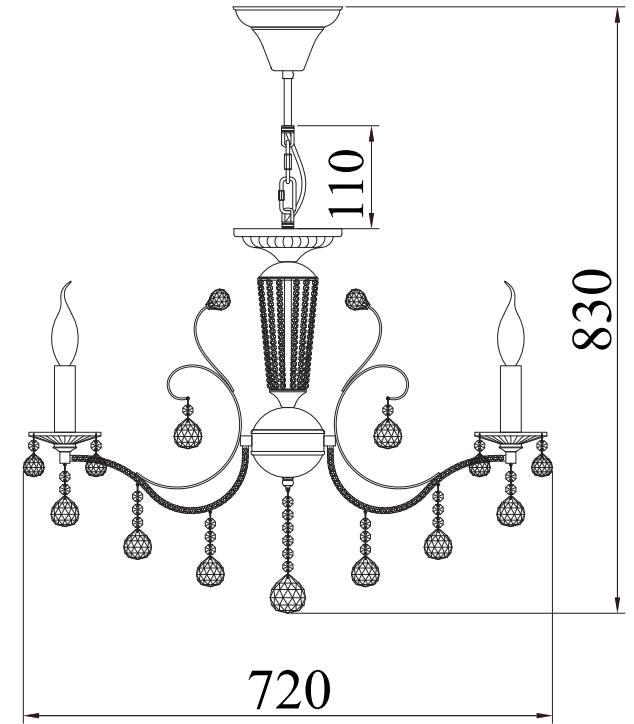

FREYA
TRADITION OF QUALITY

INSTRUCTION

MODEL: FR1130-PL-08-G
SCONCE

- A- 32
- B- 8
- C- 8
- D- 16
- E- 1

8 x E14 (40w)

FREYA-LIGHT.COM