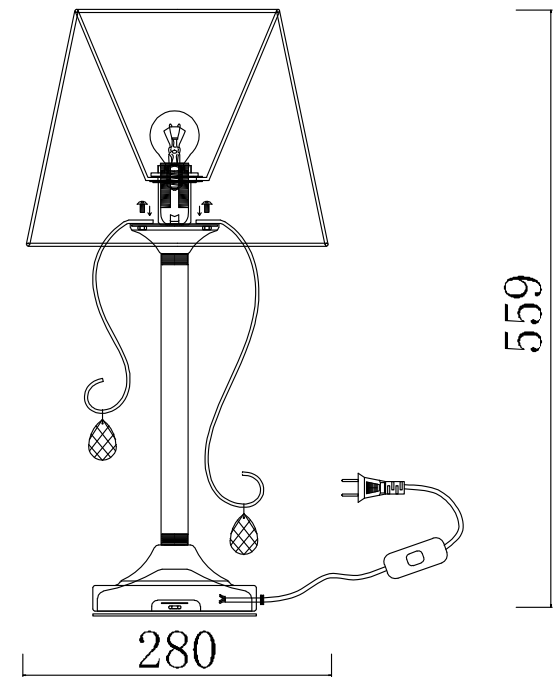

FREYA
TRADITION OF QUALITY

INSTRUCTION

MODEL:FR2020-TL-01-CH
TABLE LAMP

 A = 6

1 X E14 (40W)

FREYA-LIGHT.COM