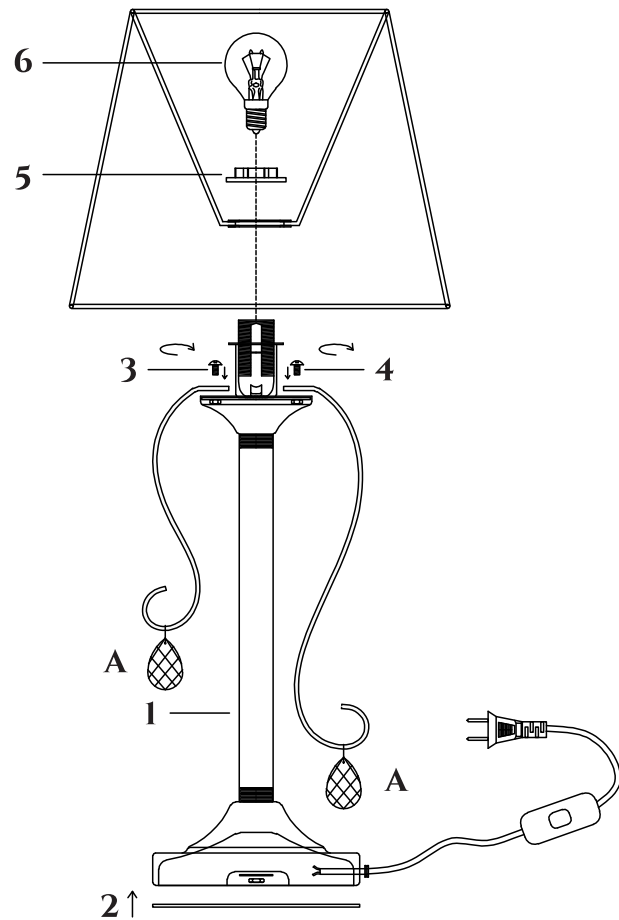

FREYA
TRADITION OF QUALITY

INSTRUCTION

MODEL:FR2020-TL-01-CH
TABLE LAMP

 A = 6

1 X E14 (40W)

FREYA-LIGHT.COM