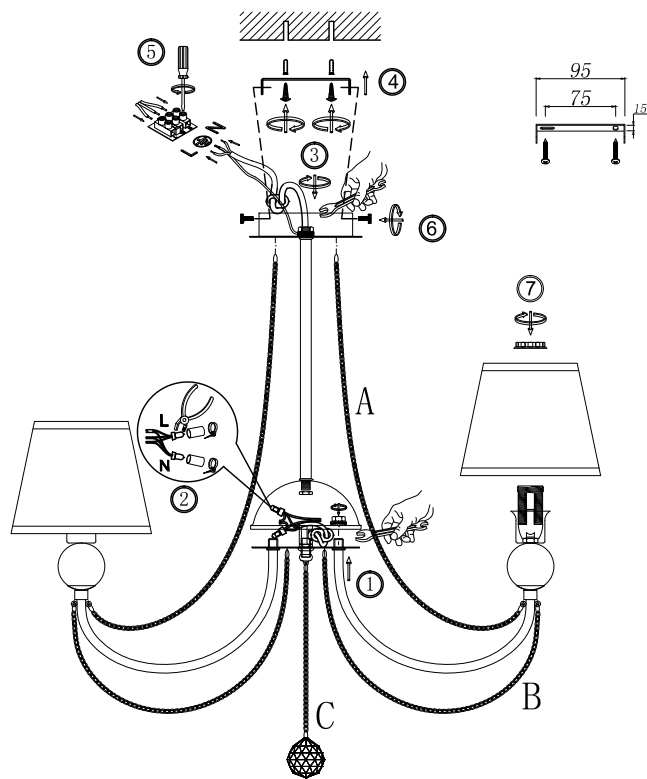

FREYA
TRADITION OF QUALITY

Instruction

FR5661-PL-03-CH

3 x E14 (40W)

Model: FR5661-PL-03-CH
Collection: Modern
Series: Beverly

Ceiling Lamps