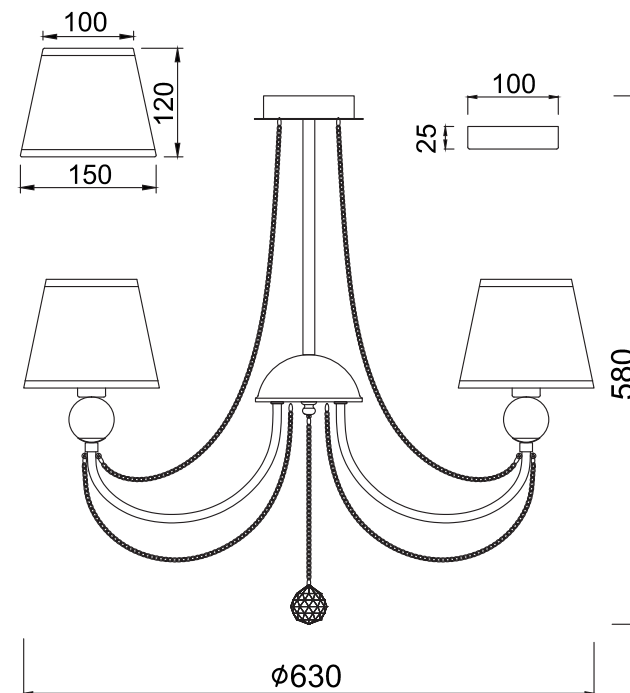

FREYA
TRADITION OF QUALITY

Instruction

FR5661-PL-03-CH

3 x E14 (40W)

Model: FR5661-PL-03-CH
Collection: Modern
Series: Beverly

Ceiling Lamps