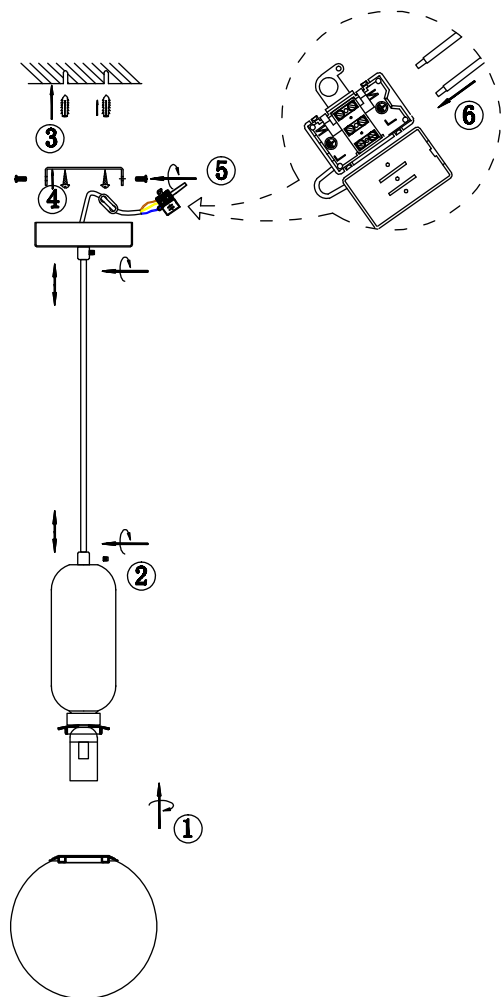

Instruction

FR5135PL-01BS

1 x E14 (40W)

Model: FR5135PL-01BS
Collection: Modern
Series: Felice

Pendant Lamps