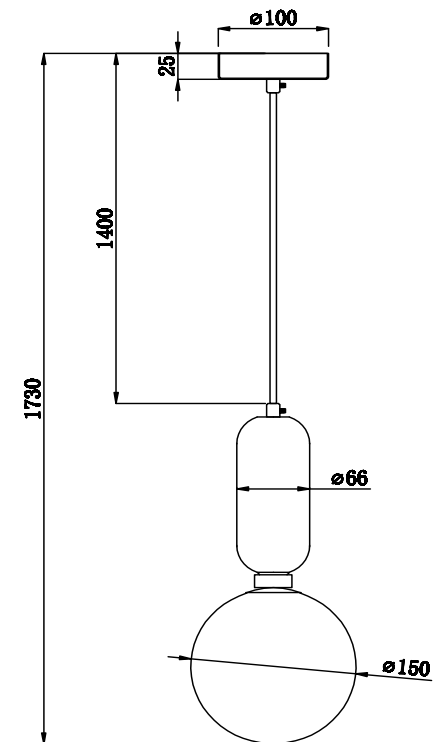

Instruction

FR5135PL-01BS

1 x E14 (40W)

Model: FR5135PL-01BS
Collection: Modern
Series: Felice

Pendant Lamps