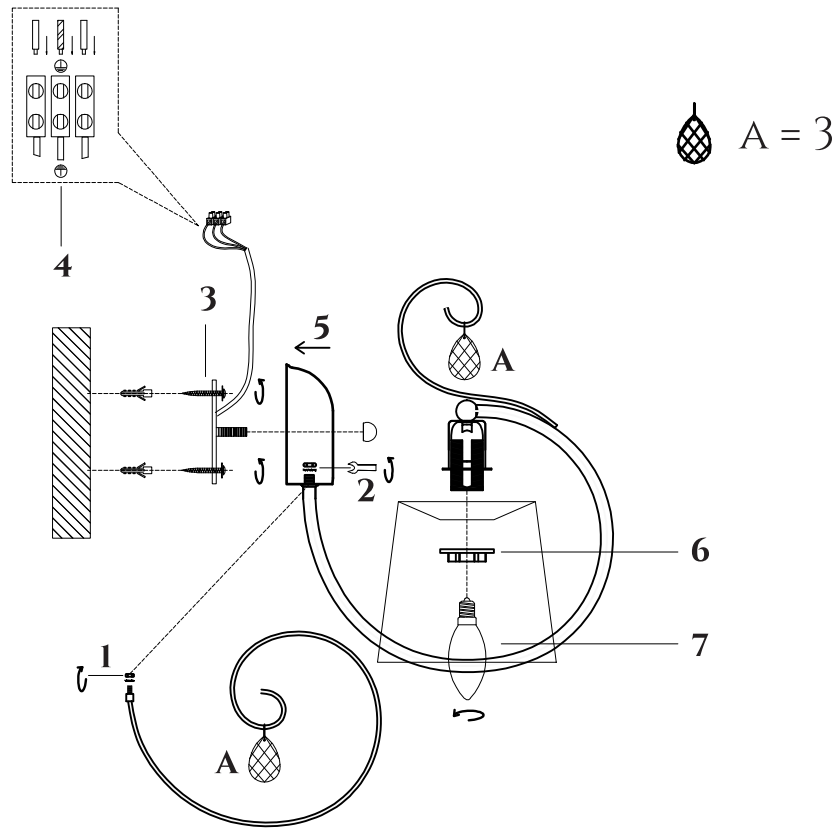

# INSTRUCTION

**MODEL:** FR2020-WL-01-CH  
SCONCE

1 X E14 (40W)

FREYA-LIGHT.COM