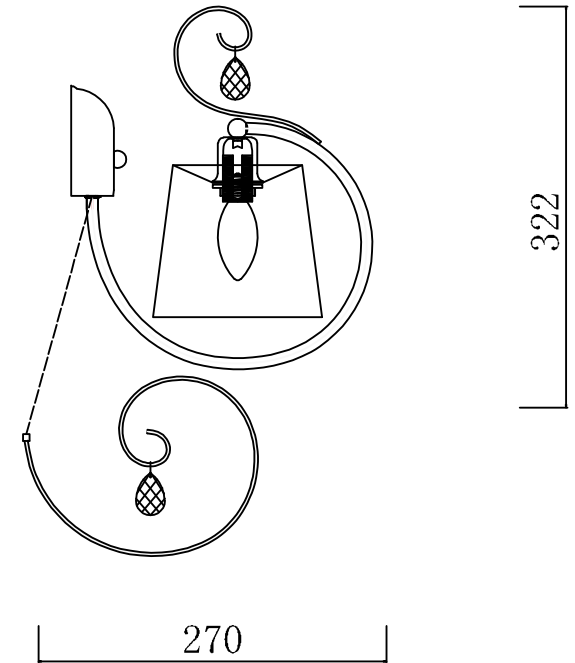

# INSTRUCTION

**MODEL:** FR2020-WL-01-CH  
SCONCE

1 X E14 (40W)

FREYA-LIGHT.COM