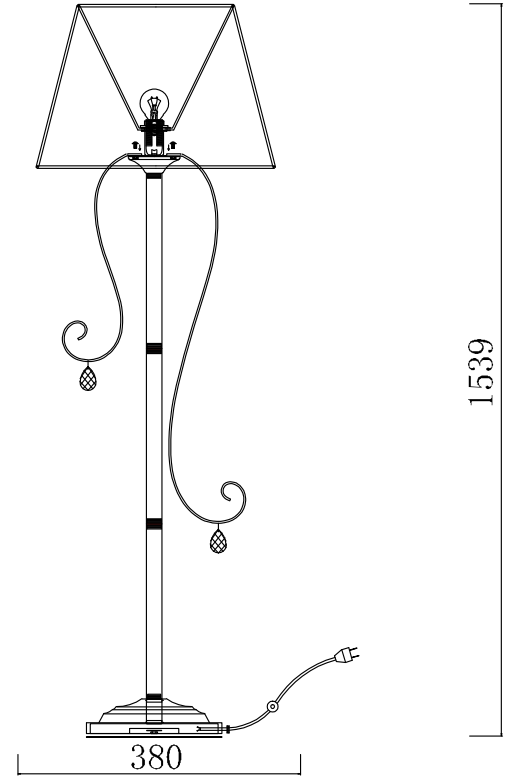

FREYA
TRADITION OF QUALITY

INSTRUCTION

Model: FR2020-FL-01-BZ
FLOOR LAMP

1 X E14 (40W)

FREYA-LIGHT.COM