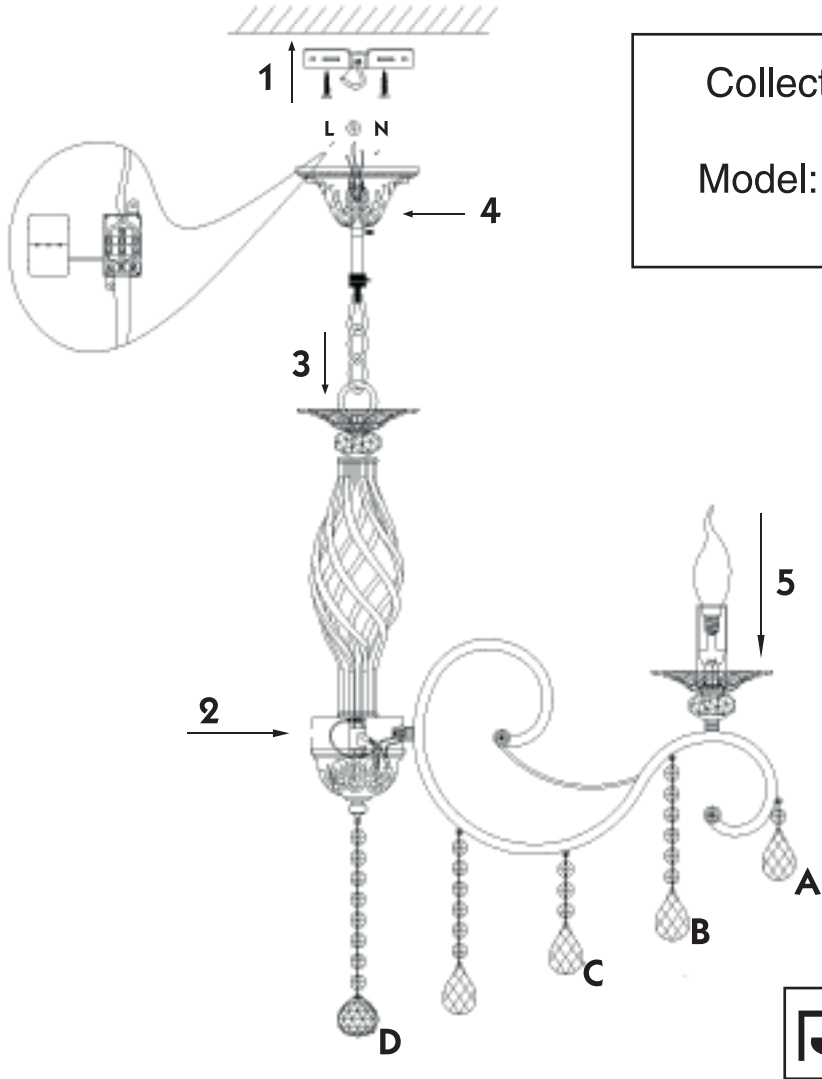

Instruction

Collection: Royal Classic
Series: Grace
Model: RC247-PL-10-R
Pendant lamp

A = 10
B = 20
C = 10
D = 1

10 x E14 (60w)

MAYTONI
DECORATIVE LIGHTING

www.maytoni.de