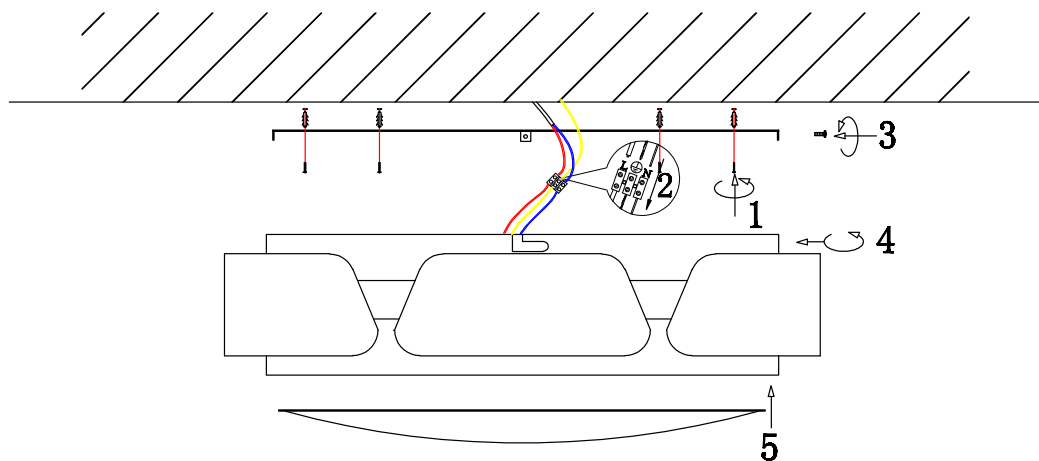

# Instruction

FR6040CL-L92W

MAX 102W  
9000 Lumen

Model: FR6040CL-L92W  
Collection: LED  
Series: Ethan

Ceiling Lamps