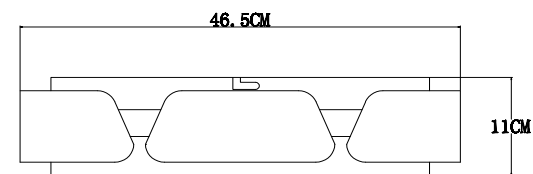

# Instruction

FR6040CL-L92W

MAX 102W  
9000 Lumen

Model: FR6040CL-L92W  
Collection: LED  
Series: Ethan

Ceiling Lamps