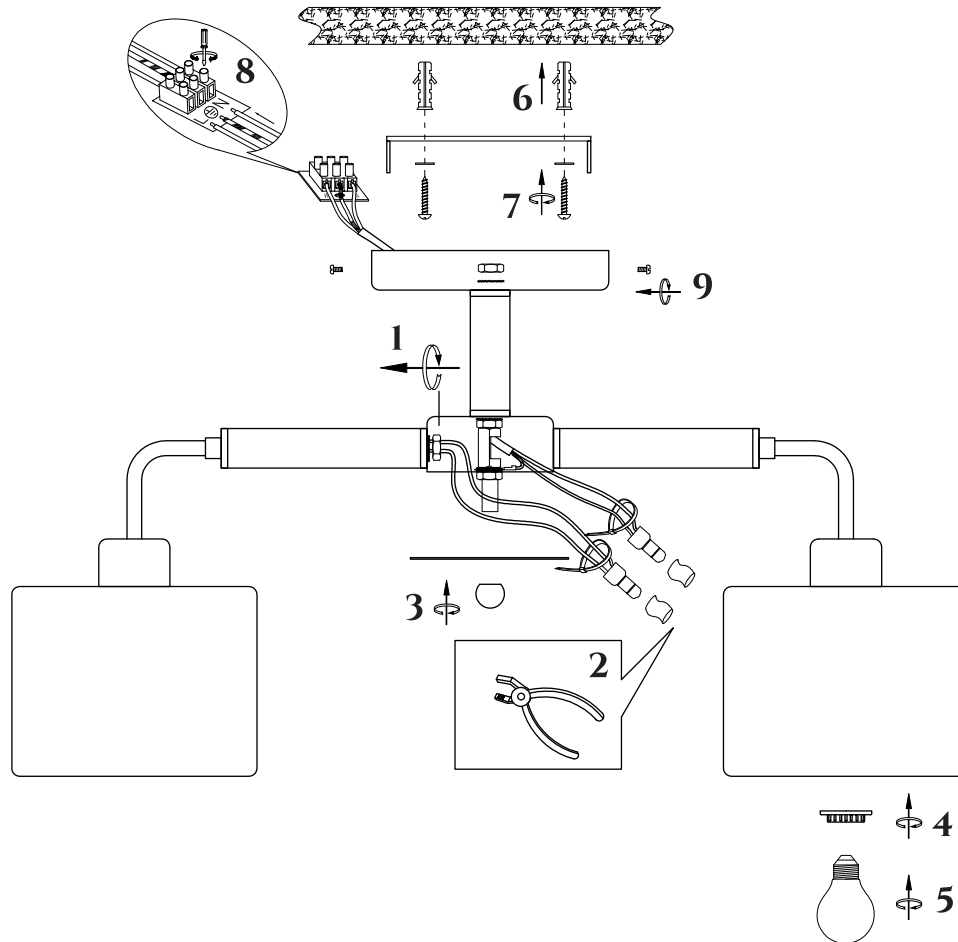

FREYA
TRADITION OF QUALITY

INSTRUCTION

MODEL: FR5329-PL-03-CH
CHANDELIER

3 X E27 (40W)

FREYA-LIGHT.COM