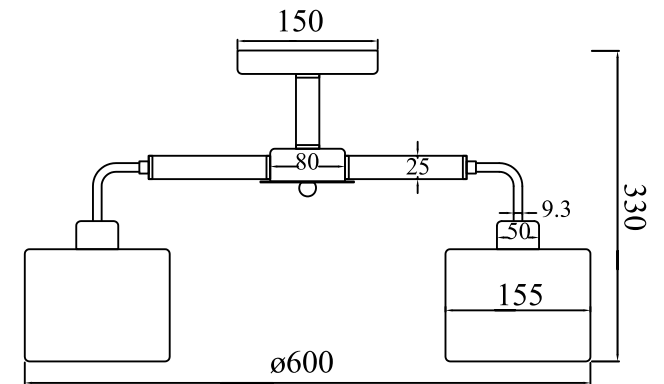

FREYA
TRADITION OF QUALITY

INSTRUCTION

MODEL: FR5329-PL-03-CH
CHANDELIER

3 X E27 (40W)

FREYA-LIGHT.COM