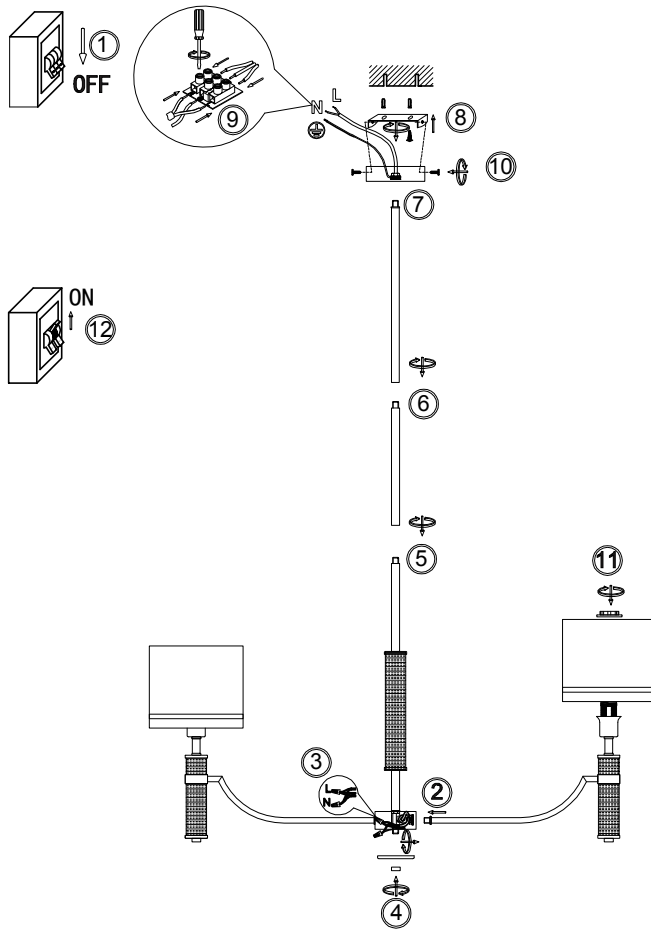

FREYA
TRADITION OF QUALITY

Instruction

FR5108PL-07N

7 x E14 (40W)

Model: FR5108PL-07N
Collection: Modern
Series: Albero

Ceiling Lamps