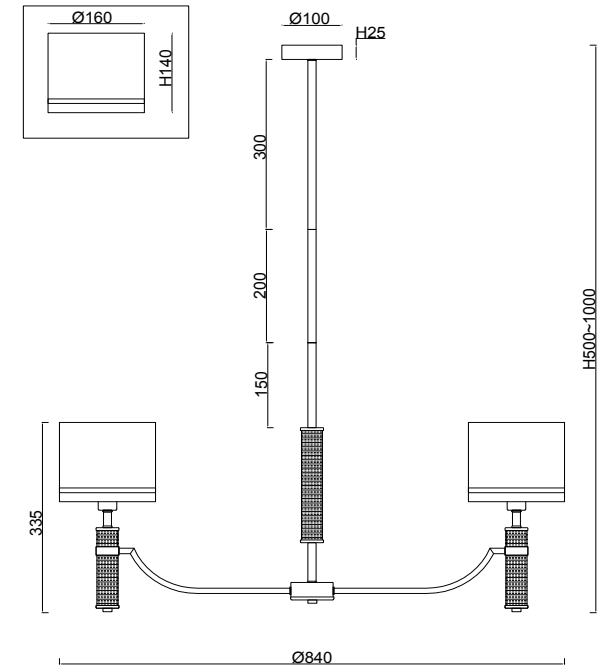

FREYA
TRADITION OF QUALITY

Instruction

FR5108PL-07N

7 x E14 (40W)

Model: FR5108PL-07N
Collection: Modern
Series: Albero

Ceiling Lamps