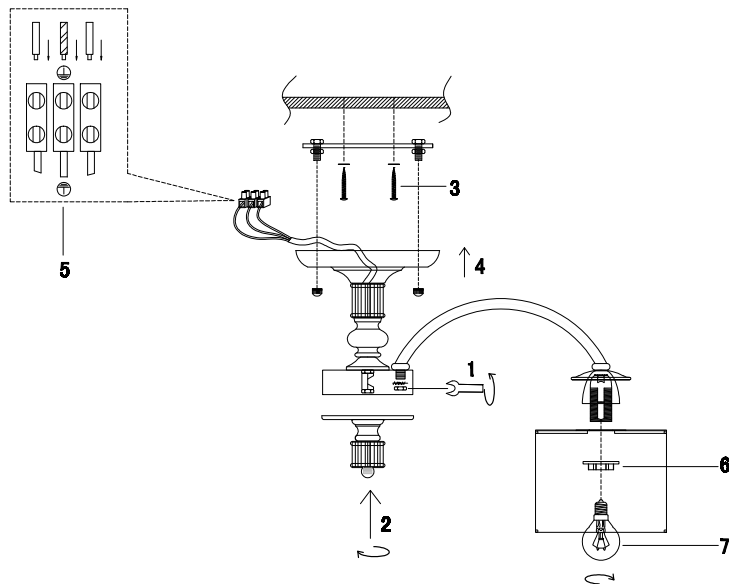

# Instruction

FR2539CL-06G

6 x E14 (40W)

Model: FR2539CL-06G

Series: Ksenia

Ceiling Lamps