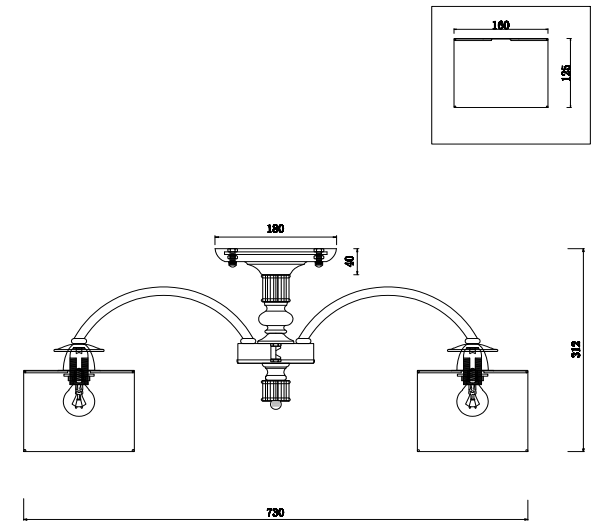

# Instruction

FR2539CL-06G

6 x E14 (40W)

Model: FR2539CL-06G

Series: Ksenia

Ceiling Lamps