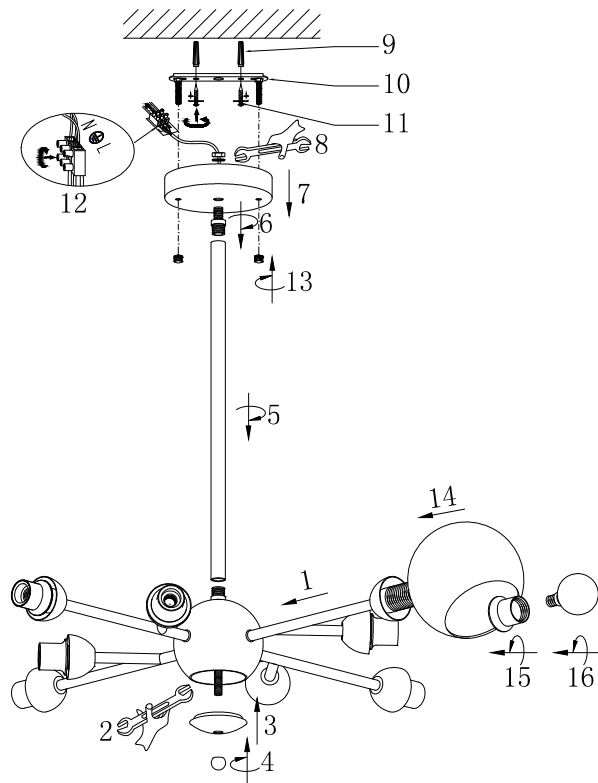

FREYA
TRADITION OF QUALITY

Instruction

FR5121PL-08G

8 x E14 (40W)

Model: FR5121PL-08G
Collection: Modern
Series: Sherry

Ceiling Lamps