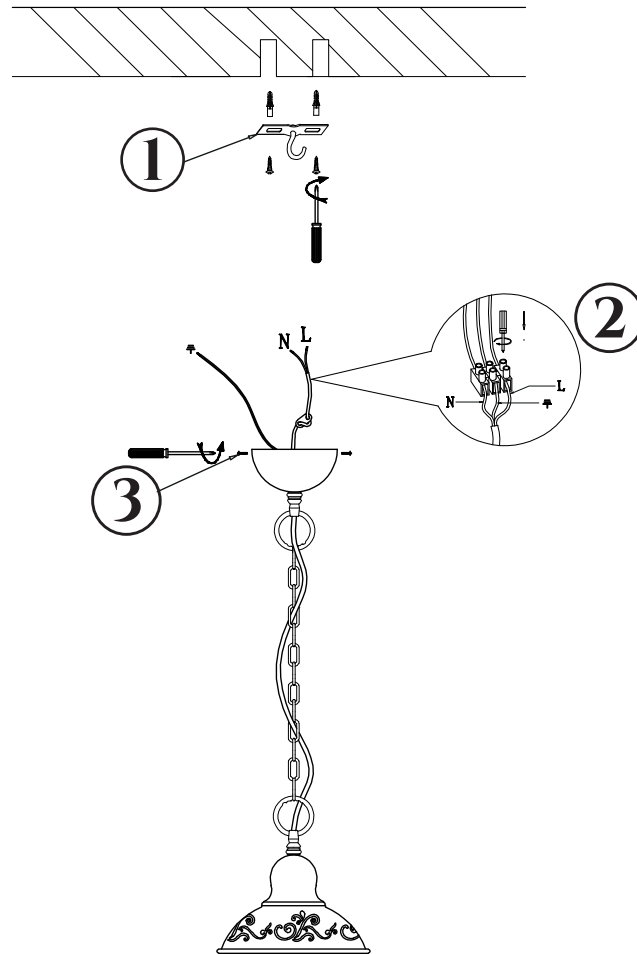

# INSTRUCTION

**MODEL:** FR2566-PL-01-WG  
CEILING

1 X E27 (60W)

FREYA-LIGHT.COM