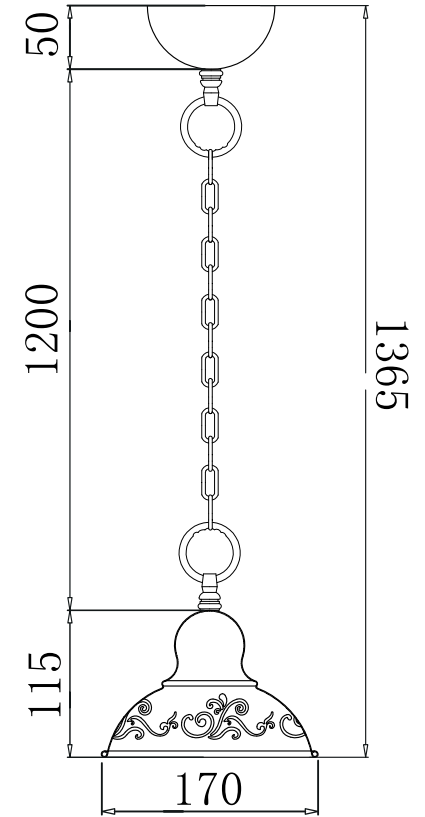

# INSTRUCTION

**MODEL:** FR2566-PL-01-WG  
CEILING

1 X E27 (60W)

FREYA-LIGHT.COM