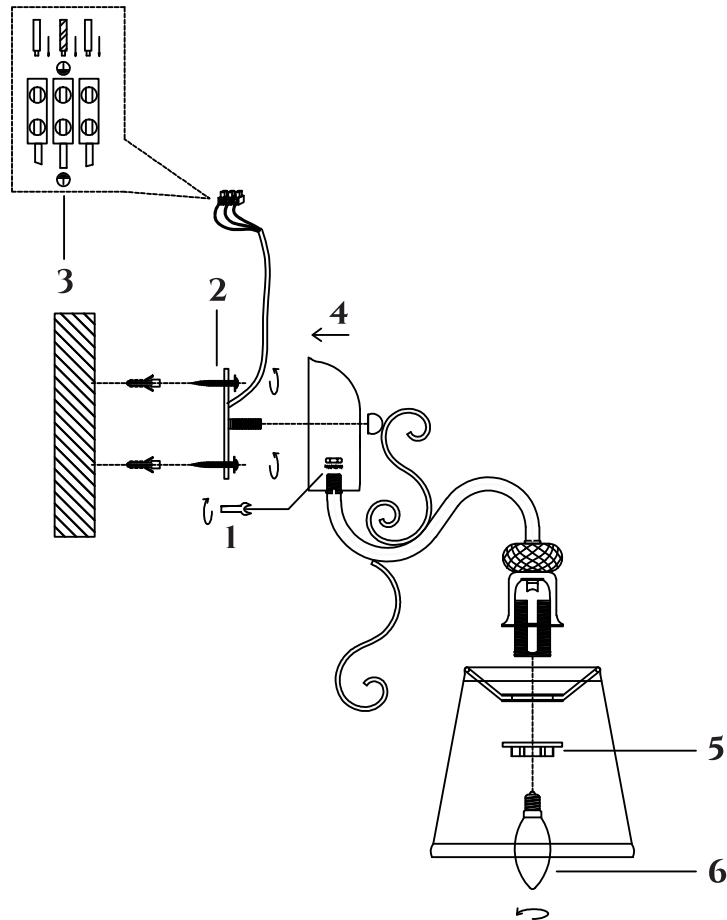

# INSTRUCTION

**MODEL:** FR2405-WL-01-BZ  
SCONCE

1 X E14 (40W)

FREYA-LIGHT.COM