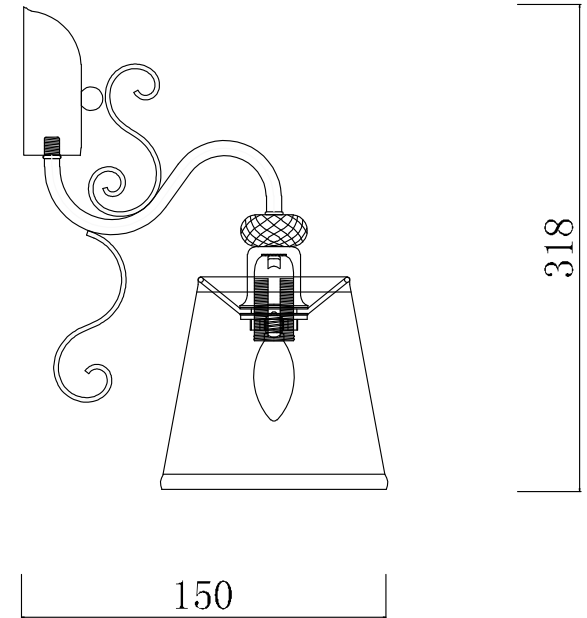

# INSTRUCTION

**MODEL:** FR2405-WL-01-BZ  
SCONCE

1 X E14 (40W)

FREYA-LIGHT.COM