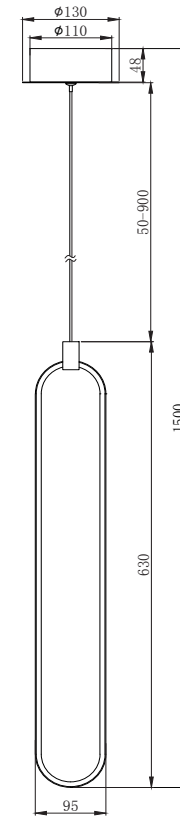

# Instruction

MOD017PL-L13N

MAX 17W  
1370 Lumen

Model: MOD017PL-L13N  
Collection: Modern  
Series: Chain

Pendant Lamps