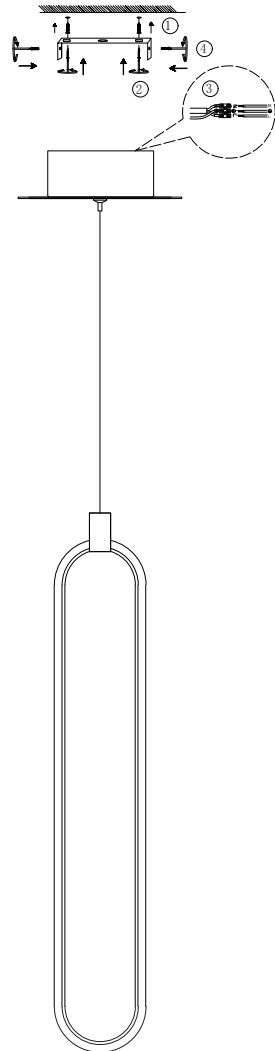

# Instruction

MOD017PL-L13N

MAX 17W  
1370 Lumen

Model: MOD017PL-L13N  
Collection: Modern  
Series: Chain

Pendant Lamps