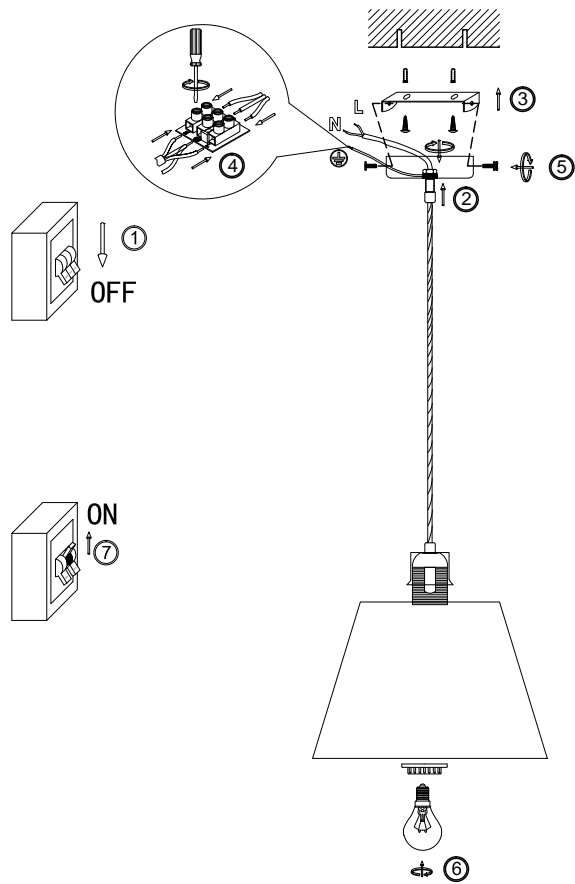

FREYA
TRADITION OF QUALITY

Instruction

FR2016PL-01BZ

1 x E27 (60W)

Model: FR2016PL-01BZ

Series: Alessandra

Ceiling Lamps