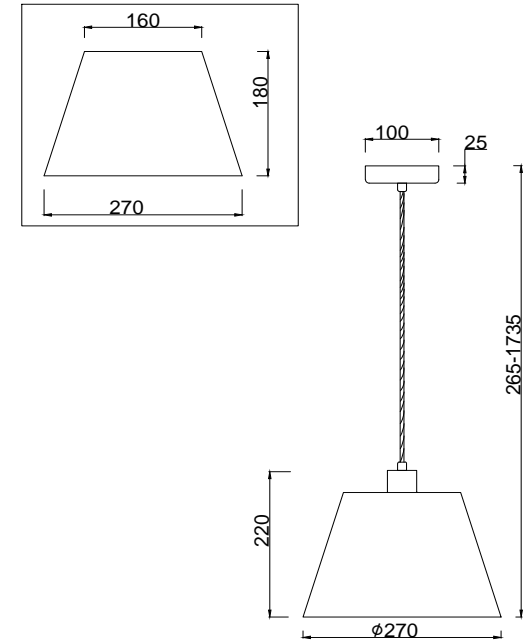

FREYA
TRADITION OF QUALITY

Instruction

FR2016PL-01BZ

1 x E27 (60W)

Model: FR2016PL-01BZ

Series: Alessandra

Ceiling Lamps