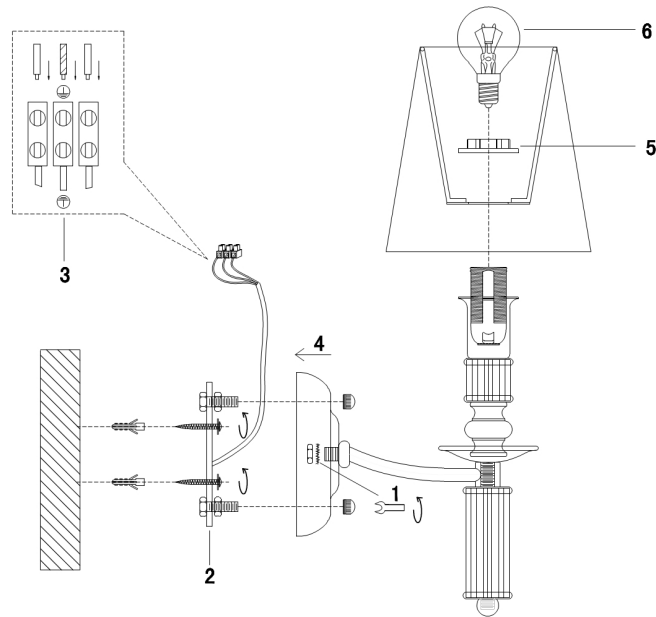

FREYA
TRADITION OF QUALITY

INSTRUCTION

Model: FR2539WL-01BS

Wall Lamp

1 x E14 (40W)

FREYA-LIGHT.COM