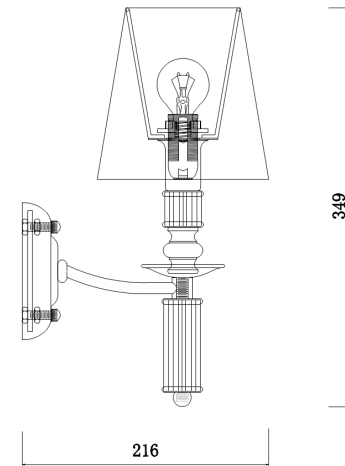

FREYA
TRADITION OF QUALITY

INSTRUCTION

Model: FR2539WL-01BS

Wall Lamp

1 x E14 (40W)

FREYA-LIGHT.COM