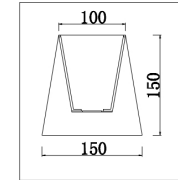

FREYA
TRADITION OF QUALITY

INSTRUCTION

Model: FR2539WL-01BS

Wall Lamp

1 x E14 (40W)

FREYA-LIGHT.COM